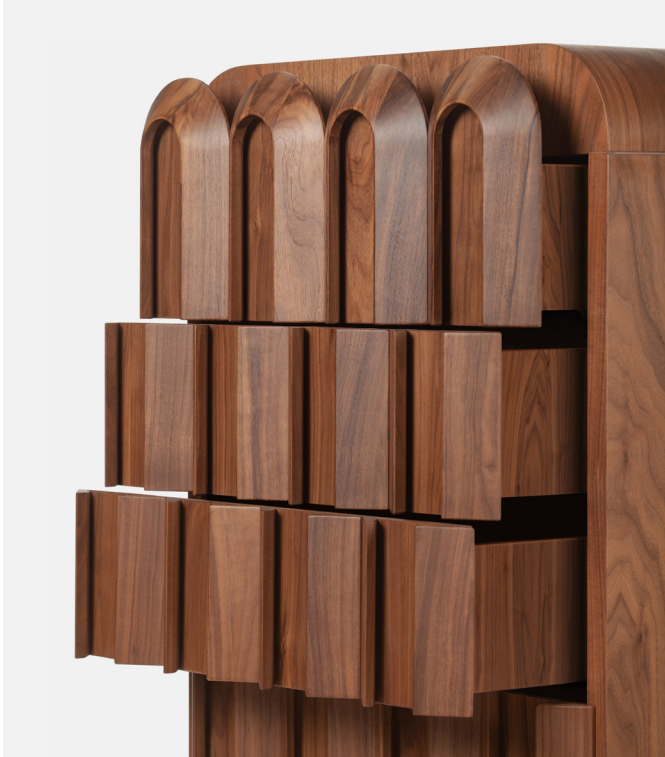

ARCATE

L'alternarsi costante di una serie di archi definisce così la geometria di Arcate: elementi in legno massello, sapientemente fresati con maestria manifatturiera, creano un sistema di gole e di maniglie che ne contraddistinguono la superficie, pur rimanendo apparentemente invisibili.

The constant alternation of a series of arches thus defines the geometry of Arcate: solid wood elements, skilfully milled with mastery of the manufacturing process, create a system of recesses and handles which mark out the surface, while remaining apparently invisible.

▮ L'utilizzo dell'essenza di noce canaletto amplifica la natura scultorea di questi oggetti, enfatizzata dal particolare disegno delle maniglie, rivelatrici di una ulteriore, importante caratteristica: la presenza di ampi cassetti a sottolineare la vocazione, altamente funzionale della collezione.

▮ The use of canaletto walnut amplifies the sculptural nature of these objects, emphasised by the particular design of the handles, which reveal a further, important characteristic: the presence of large drawers to emphasise the highly functional vocation of the collection.